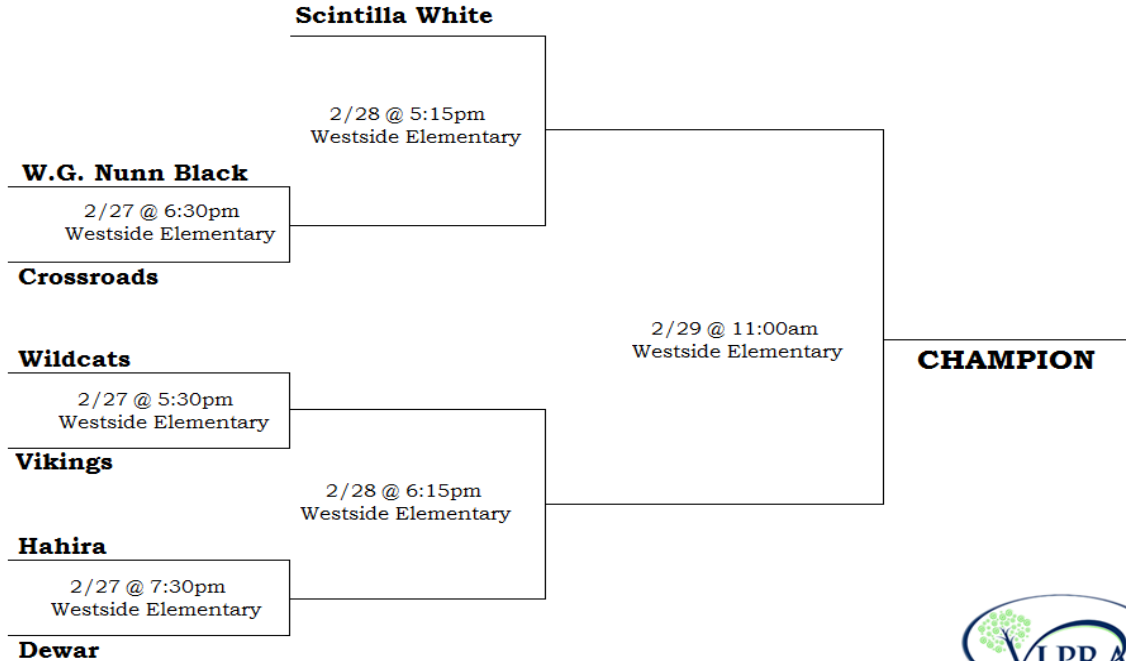

Day	Date	Time	Home (White Jersey)	Score	vs.	Score	Away (Dark Jersey)	Location
Thurs	2/27	6:45 PM	W.G. Nunn Gold		vs		Valwood Blue	South Lowndes
Thurs	2/27	7:30 PM	Scintilla Red		vs		Sallas Mahone	South Lowndes
Thurs	2/27	7:30 PM	Hahira		vs		Dewar	Westside
Fri	2/28	5:15 PM	Bracket Playoff		vs		Bracket Playoff	Westside
Fri	2/28	6:15 PM	Bracket Playoff		vs		Bracket Playoff	Westside
Fri	2/28	7:00 PM	Bracket Playoff		vs		Bracket Playoff	Westside
Fri	2/28	7:45 PM	Bracket Playoff		vs		Bracket Playoff	Westside
Sat	2/29	11:00 AM	Championship		vs		Championship	Westside
Sat	2/29	12:30 PM	Championship		vs		Championship	Westside

2ND GRADE BOYS BASKETBALL GOLD PLAYOFF BRACKET