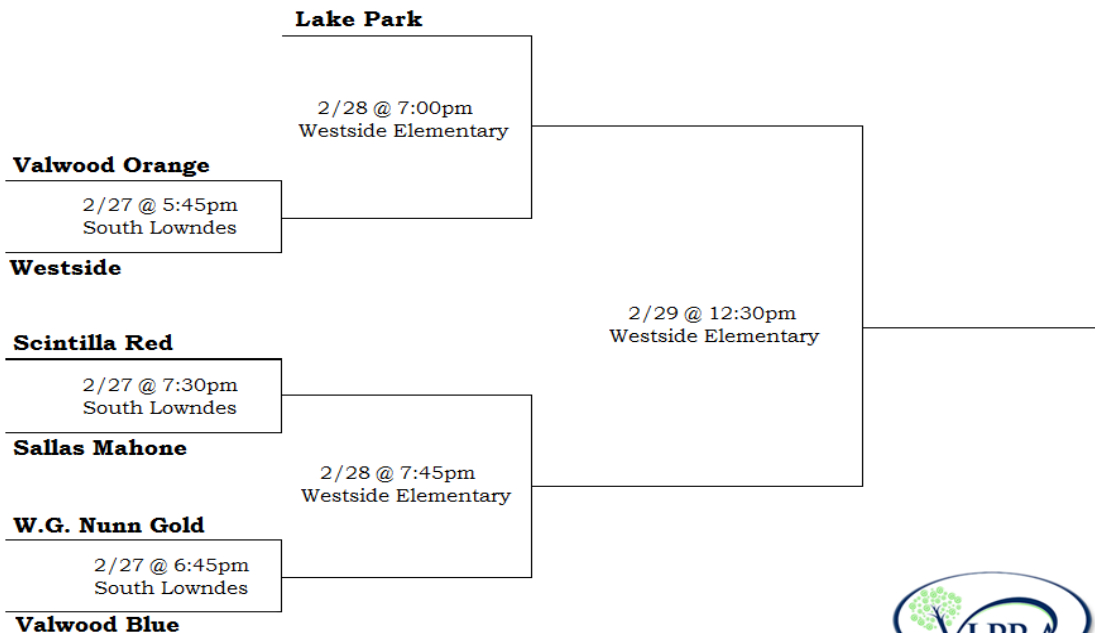

2ND GRADE BOYS BASKETBALL SILVER PLAYOFF BRACKET