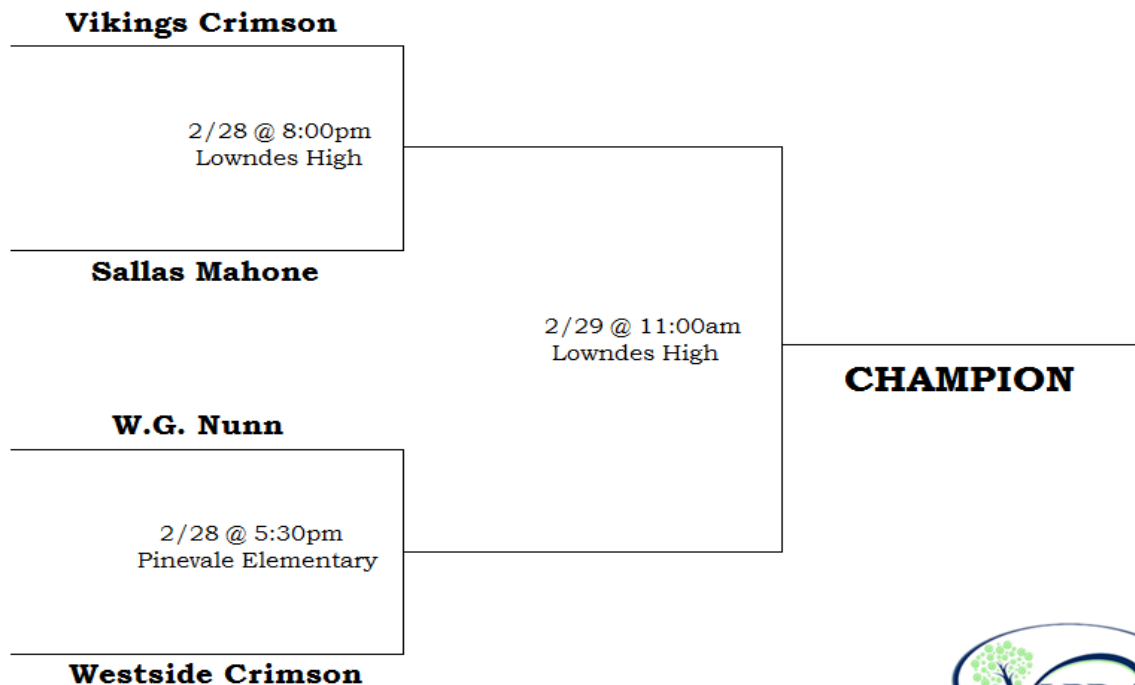

Day	Date	Time	Home (White Jersey)	Score	vs.	Score	Away (Dark Jersey)	Location
Thurs	2/13	7:30 PM	Sallas Mahone	16	vs	9	Pine Grove	Pine Grove Middle
Thurs	2/20	6:30 PM	Westside Silver	3	vs	11	S.L. Mason	J.L. Newbern Middle
Thurs	2/20	7:30 PM	Westside Crimson	16	vs	18	Sallas Mahone	J.L. Newbern Middle
Thurs	2/20	7:30 PM	Vikings Crimson	14	vs	2	Pine Grove	Pine Grove Middle
Fri	2/21	5:15 PM	Sallas Mahone	17	vs	10	Westside Silver	Lowndes High
Fri	2/21	6:15 PM	W.G. Nunn	22	vs	13	Pine Grove	Lowndes High
Fri	2/21	7:15 PM	Vikings Crimson	20	vs	17	Westside Crimson	Lowndes High
Sat	2/22	5:15 PM	Vikings Silver	10	vs	17	Hahira	Lowndes High
Sun	2/23	6:00 PM	W.G. Nunn	19	vs	3	Hahira	Forrest Street
Mon	2/24	5:15 PM	Pine Grove	7	vs	18	S.L. Mason	Valdosta Middle
Mon	2/24	6:00 PM	Vikings Silver	9	vs	22	Westside Crimson	Hahira Middle
Mon	2/24	7:00 PM	W.G. Nunn	22	vs	8	Westside Silver	Hahira Middle
Mon	2/24	7:45 PM	Vikings Crimson	12	vs	9	Hahira	Hahira Middle

Tentative Playoff and Championship Schedule

Thurs	2/27	7:45 PM	Westside Silver		vs		Vikings Silver	Hahira Middle
Fri	2/28	5:30 PM	Westside Crimson		vs		W.G. Nunn	Pinevale
Fri	2/28	6:30 PM	Pine Grove		vs		TBD Bracket Playoff	Pinevale
Fri	2/28	7:30 PM	Hahira		vs		S.L. Mason	Pinevale
Fri	2/28	8:00 PM	Vikings Crimson		vs		Sallas Mahone	Lowndes High
Sat	2/29	11:00 AM	Championship		vs		Championship	Lowndes High
Sat	2/29	3:00 PM	Championship		vs		Championship	Lowndes High

4TH/5TH GRADE GIRLS BASKETBALL GOLD PLAYOFF BRACKET