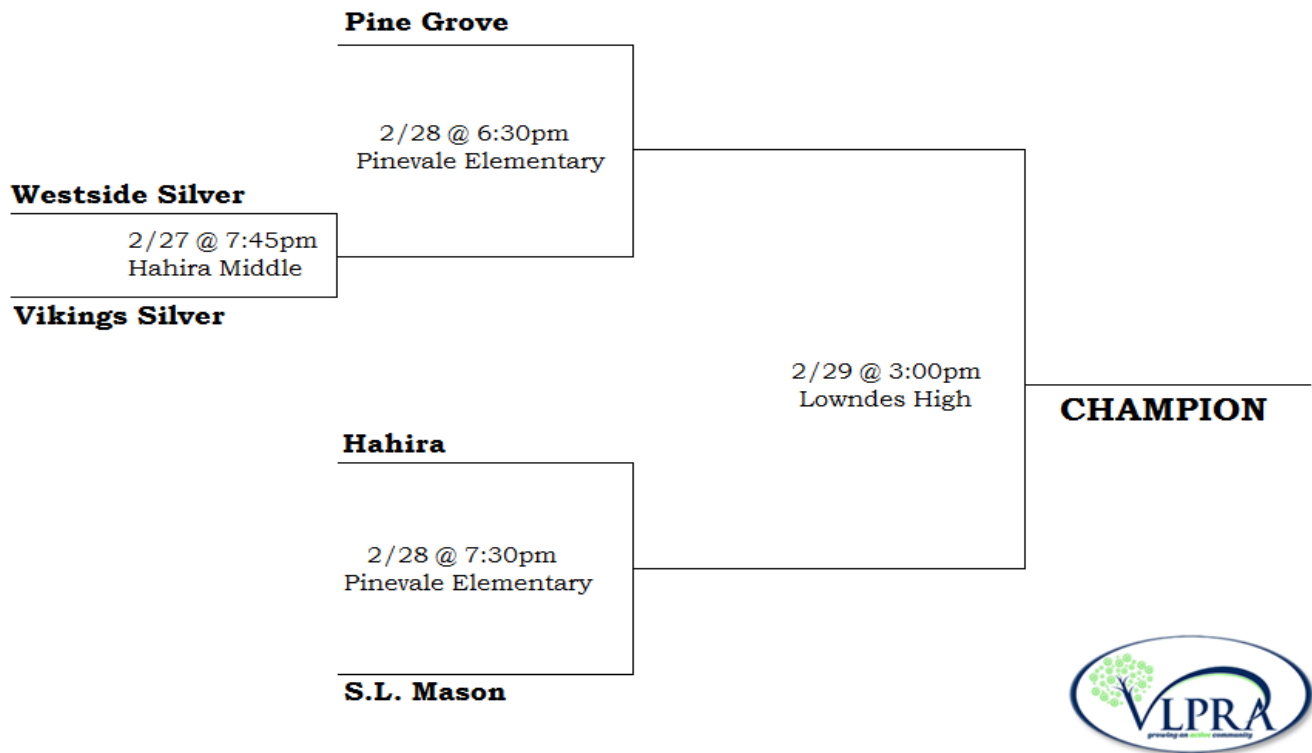

Day	Date	Time	Home (White Jersey)	Score	vs.	Score	Away (Dark Jersey)	Location

4TH/5TH GRADE GIRLS BASKETBALL SILVER PLAYOFF BRACKET

Location Addresses

Lowndes High School 1606 Norman Dr., Valdosta, GA 31601
Hahira Middle School 101 S Nelson St., Hahira, GA 31632
Pinevale 930 Lake Park Rd., Valdosta, GA 31601
J.L. Newbern Middle School 2015 E Park Ave. Valdosta, GA 31602
Valwood 4380 Old U.S. 41 N, Hahira, GA 31632
Lowndes Middle School 2379 Copeland Rd. Valdosta, Ga 31601

Pine Grove 4159 River Rd. Valdosta, GA 31605
Valdosta Middle School 110 Burton St. Valdosta, GA 31602
South Lowndes 6440 Ocean Pond Ave., Lake Park, GA 31636
Westside Elementary School 2470 James Rd. Valdosta, GA 31601
Forrest Street 1901 N. Forrest Street Valdosta, GA 31601