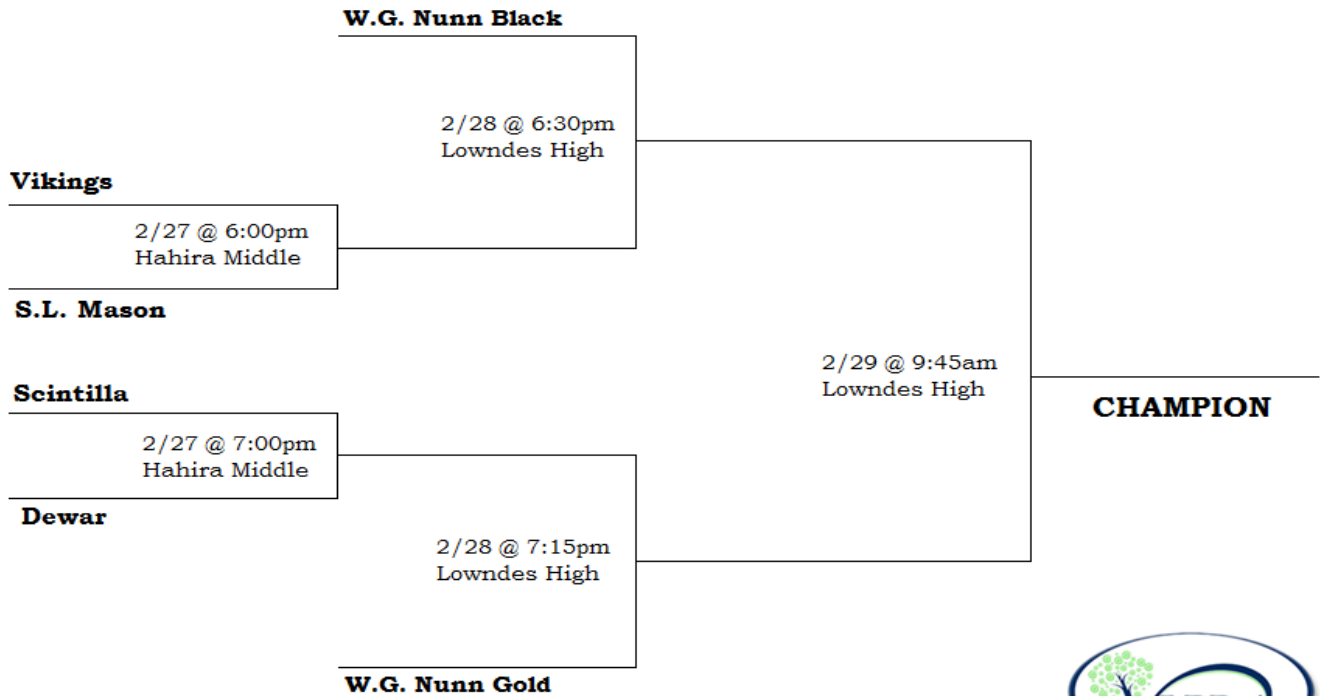

Day	Date	Time	Home (White Jersey)	Score	vs.	Score	Away (Dark Jersey)	Location

4TH GRADE BOYS BASKETBALL GOLD PLAYOFF BRACKET