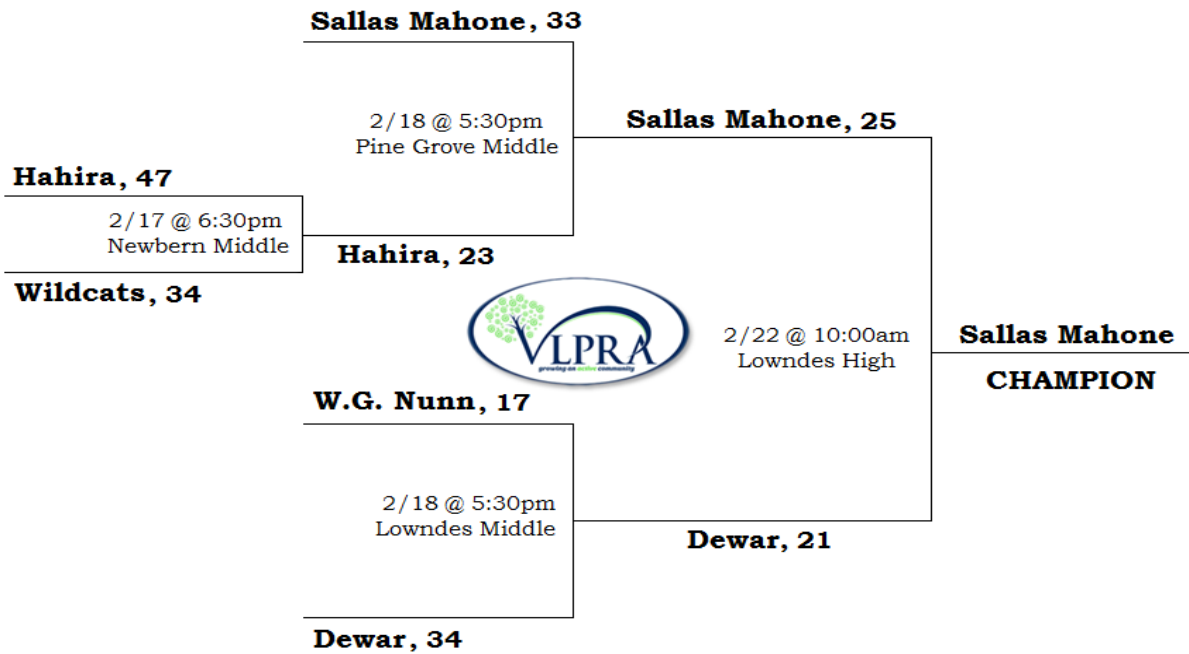

Day	Date	Time	Home (White Jersey)	Score	vs.	Score	Away (Dark Jersey)	Location
Tues	2/11	6:30 PM	W.G. Nunn	34	vs	28	Wildcats	J.L. Newbern Middle
Wed	2/12	5:30 PM	Westside Silver	20	vs	36	Hahira	Forrest Street
Wed	2/12	6:30 PM	Westside Crimson	25	vs	21	Westside White	Forrest Street
Wed	2/12	7:30 PM	Pine Grove	34	vs	15	Lake Park	Forrest Street
Tentative Playoff and Championship Schedule								
Mon	2/17	5:30 PM	Westside White	15	vs	8	Westside Silver	J.L. Newbern Middle
Mon	2/17	6:30 PM	Hahira	47	vs	34	Wildcats	J.L. Newbern Middle
Tues	2/18	5:30 PM	W.G. Nunn	17	vs	34	Dewar	Lowndes Middle
Tues	2/18	5:30 PM	Sallas Mahone	33	vs	23	Hahira	Pine Grove Middle
Tues	2/18	6:30 PM	Westside Crimson	24	vs	8	Westside White	Lowndes Middle
Tues	2/18	7:30 PM	Pine Grove	29	vs	26	Lake Park	Lowndes Middle
Sat	2/22	10:00 AM	Sallas Mahone	25	vs	21	Dewar	Lowndes High
Sat	2/22	1:45 PM	Westside Crimson	22	vs	27	Pine Grove	Lowndes High

5TH GRADE BOYS BASKETBALL GOLD PLAYOFF BRACKET