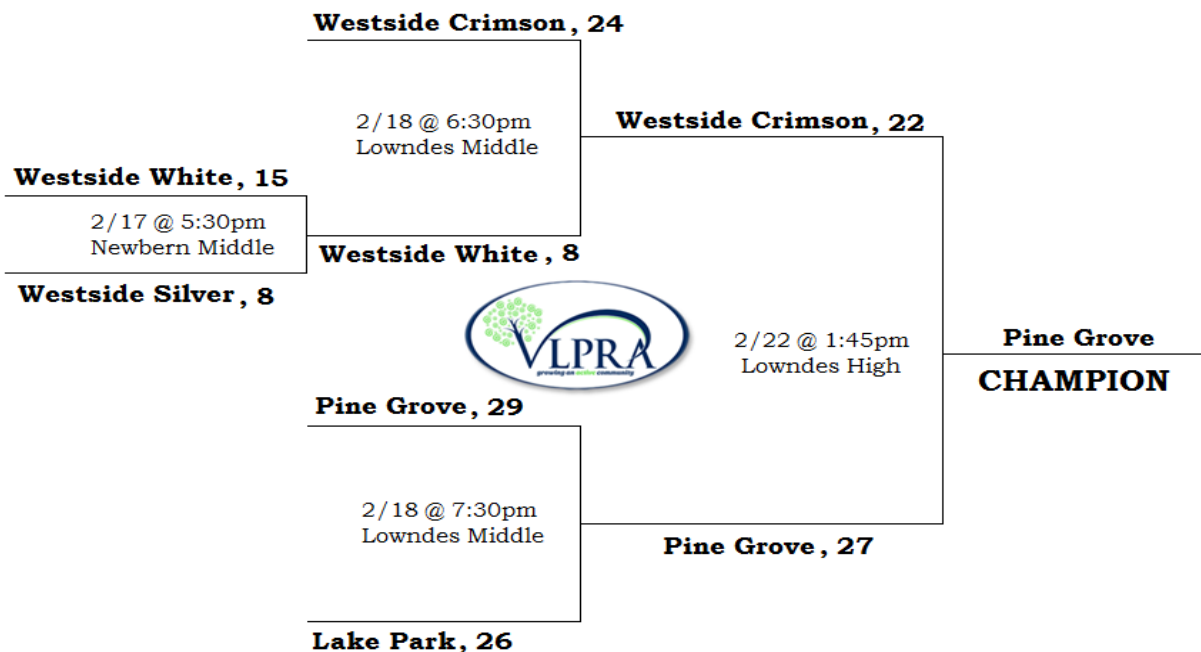

5TH GRADE BOYS BASKETBALL SILVER PLAYOFF BRACKET