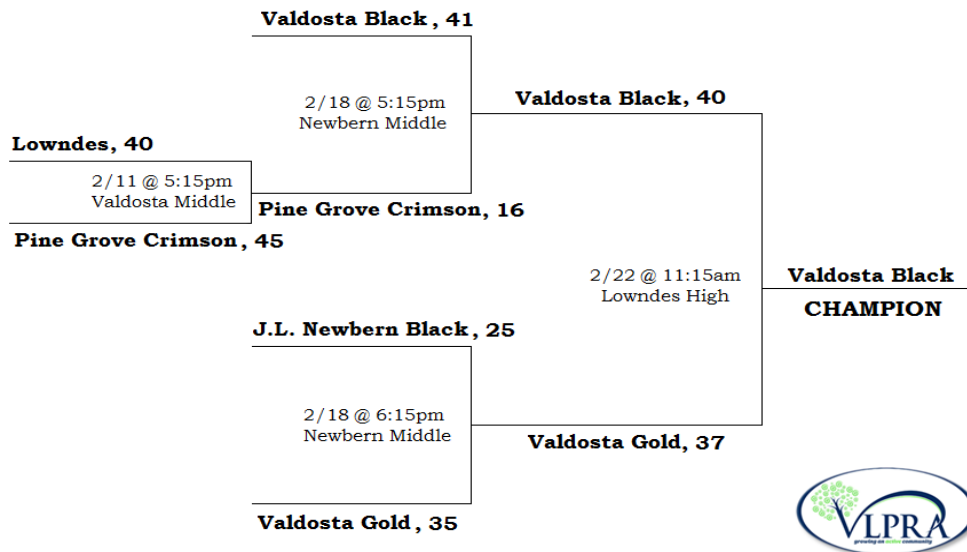

Day	Date	Time	Home (White Jersey)	Score	vs.	Score	Away (Dark Jersey)	Location
Sat	2/8	6:00 PM	Pine Grove Crimson	31	vs	15	Hahira White	Lowndes High
Sat	2/8	8:00 PM	J.L. Newbern Black	34	vs	23	Hahira Silver	Lowndes High
Sat	2/8	8:45 PM	J.L. Newbern Gold	26	vs	34	Hahira Crimson	Lowndes High
Sun	2/9	3:30 PM	J.L. Newbern Gold	47	vs	16	Pine Grove Silver	South Lowndes
Sun	2/9	4:30 PM	Lowndes	41	vs	27	Pine Grove Crimson	South Lowndes

Tentative Playoff and Championship Schedule

Tues	2/11	5:15 PM	Lowndes	40	vs	45	Pine Grove Crimson	Valdosta Middle
Tues	2/11	6:15 PM	Hahira White	20	vs	27	Pine Grove Silver	Valdosta Middle
Tues	2/18	5:15 PM	Valdosta Black	41	vs	16	Pine Grove Crimson	J.L. Newbern Middle
Tues	2/18	6:15 PM	J.L. Newbern Black	25	vs	35	Valdosta Gold	J.L. Newbern Middle
Tues	2/18	6:30 PM	Hahira Crimson	24	vs	7	Pine Grove Silver	Pine Grove Middle
Tues	2/18	7:30 PM	Hahira Silver	15	vs	30	J.L. Newbern Gold	Pine Grove Middle
Sat	2/22	11:15 AM	Valdosta Black	40	vs	37	Valdosta Gold	Lowndes High
Sat	2/22	3:00 PM	Hahira Crimson	36	vs	54	J.L. Newbern Gold	Lowndes High

6TH GRADE BOYS BASKETBALL GOLD PLAYOFF BRACKET