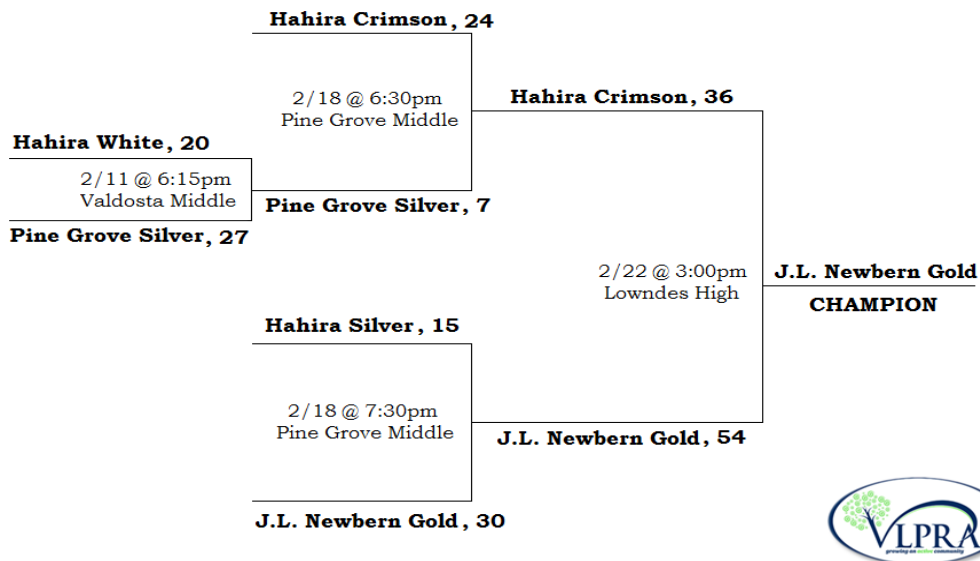

6th GRADE BOYS BASKETBALL SILVER PLAYOFF BRACKET