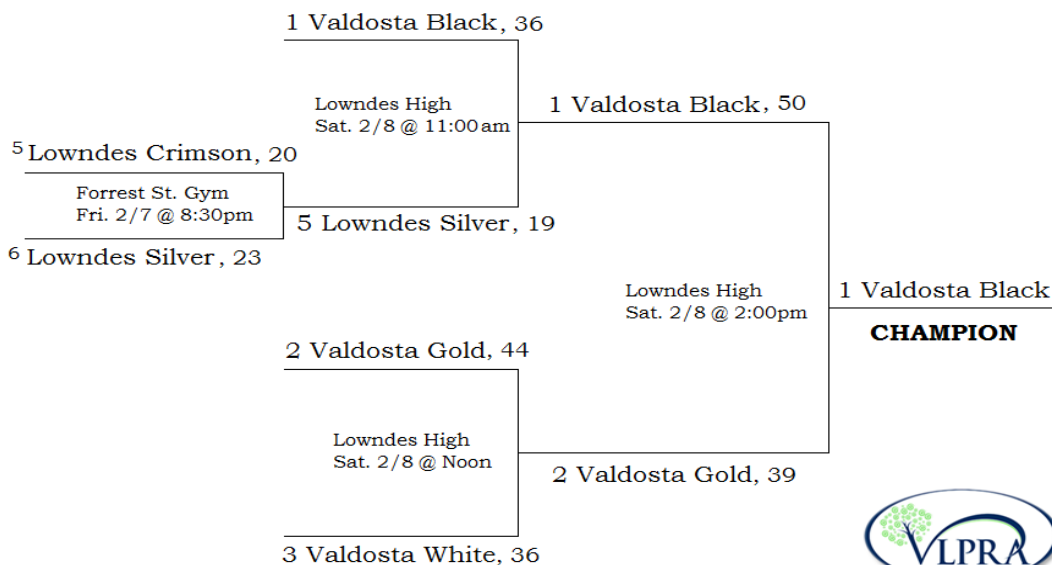

Tentative Playoff and Championship Schedule

Fri	2/7	8:30 PM	(4) Lowndes Crimson	20		23	(5) Lowndes Silver	Forrest Street
Sat	2/8	11:00 AM	(1) Valdosta Black	36	vs	19	(5) Lowndes Silver	Lowndes High
Sat	2/8	12:00 PM	(2) Valdosta Gold	44	vs	36	(3) Valdosta White	Lowndes High
Sat	2/8	2:00 PM	(1) Valdosta Black	50	vs	39	(2) Valdosta Gold	Lowndes High

VLPR High School Basketball Playoff Bracket