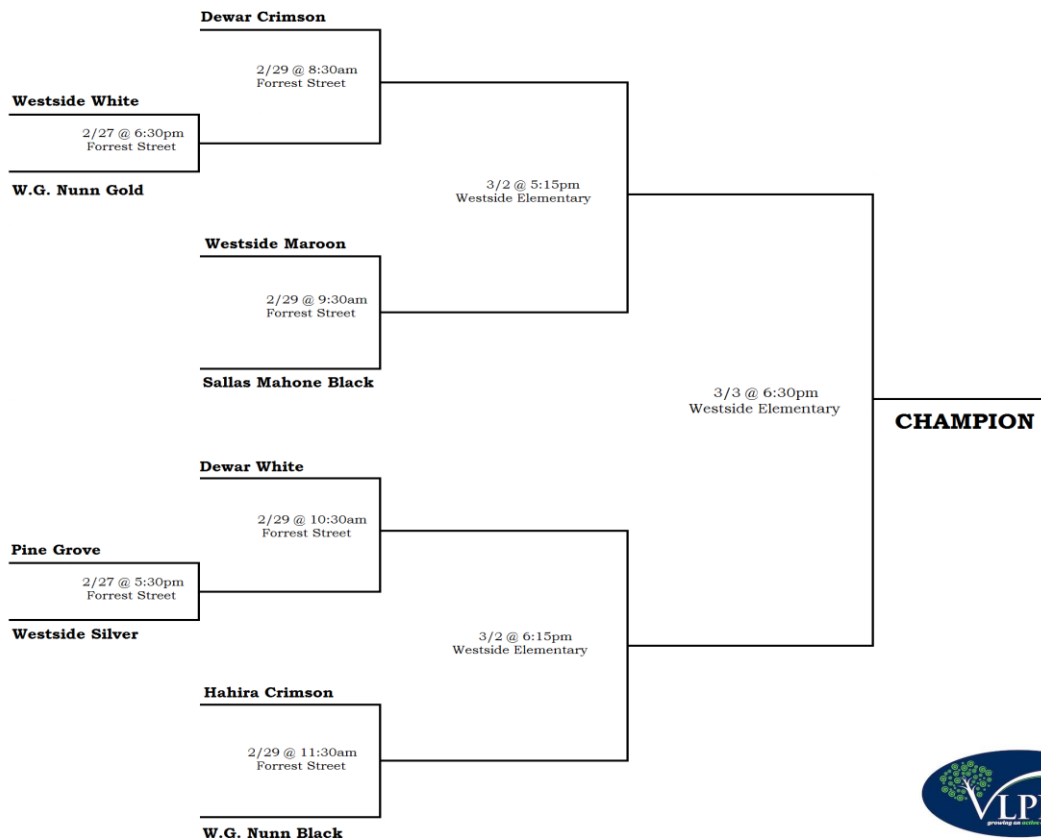

K/1 BOYS BASKETBALL SILVER PLAYOFF BRACKET