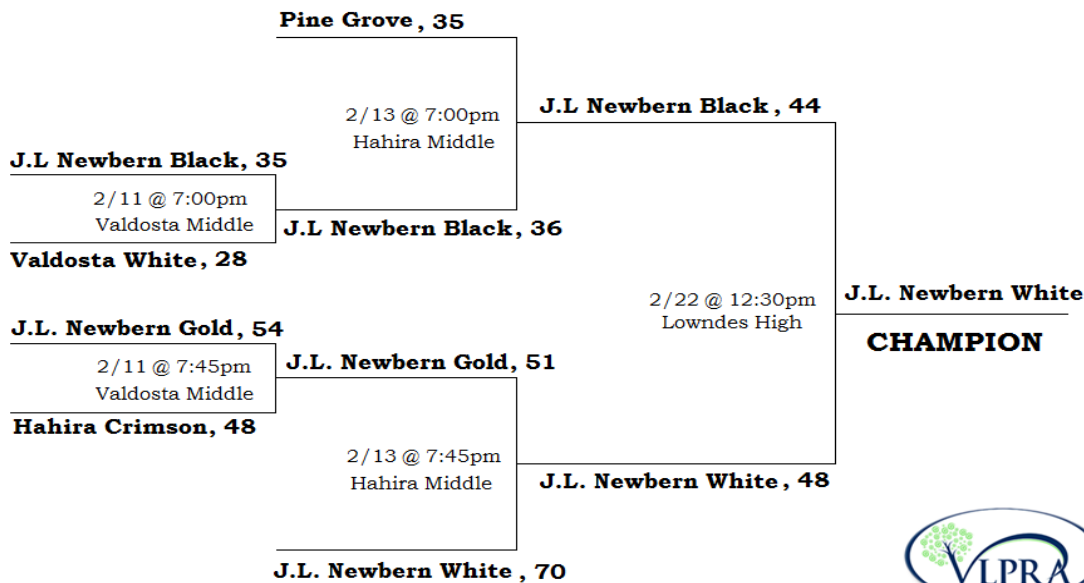

Day	Date	Time	Home (White Jersey)	Score	vs.	Score	Away (Dark Jersey)	Location
Tues	2/11	7:00 PM	J.L. Newbern Black	35	vs	28	Valdosta White	Valdosta Middle
Tues	2/11	7:45 PM	J.L Newbern Gold	54	vs	48	Hahira Crimson	Valdosta Middle
Thurs	2/13	7:00 PM	Pine Grove	35	vs	36	J. L. Newbern Black	Hahira Middle
Thurs	2/13	7:45 PM	J.L Newbern White	70	vs	51	J. L. Newbern Gold	Hahira Middle
Tues	2/18	7:00 PM	Valdosta Black	46	vs	17	Hahira Silver	J.L. Newbern Middle
Tues	2/18	7:45 PM	Lowndes	32	vs	35	Valdosta Gold	J.L. Newbern Middle
Sat	2/22	12:30 PM	J.L. Newbern White	48	vs	44	J.L. Newbern Black	Lowndes High
Sat	2/22	4:15 PM	Valdosta Black	40	vs	26	Valdosta Gold	Lowndes High

7th/8th Grade Boys Basketball Gold Playoff Bracket