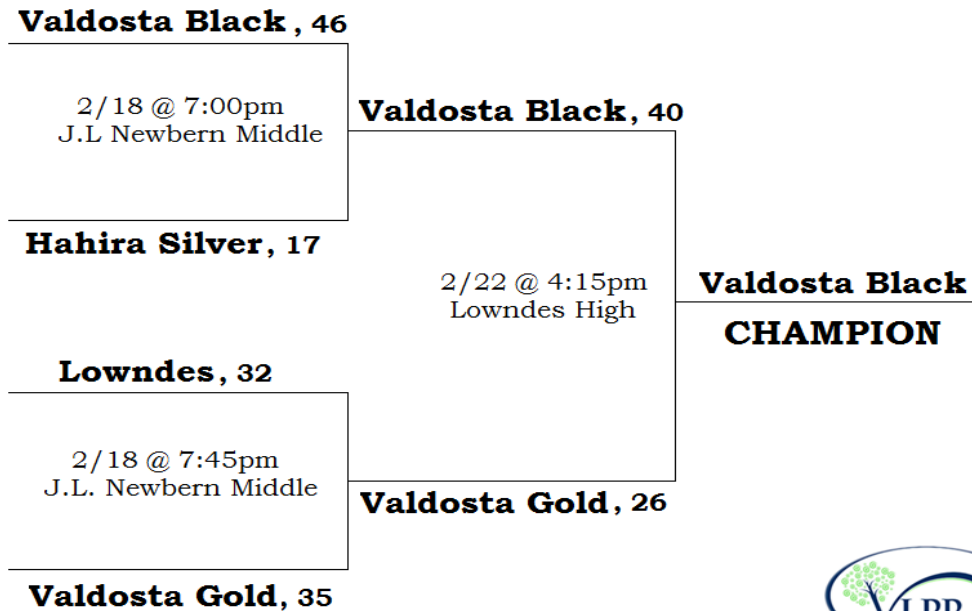

7th/8th Grade Boys Basketball Silver Playoff Bracket