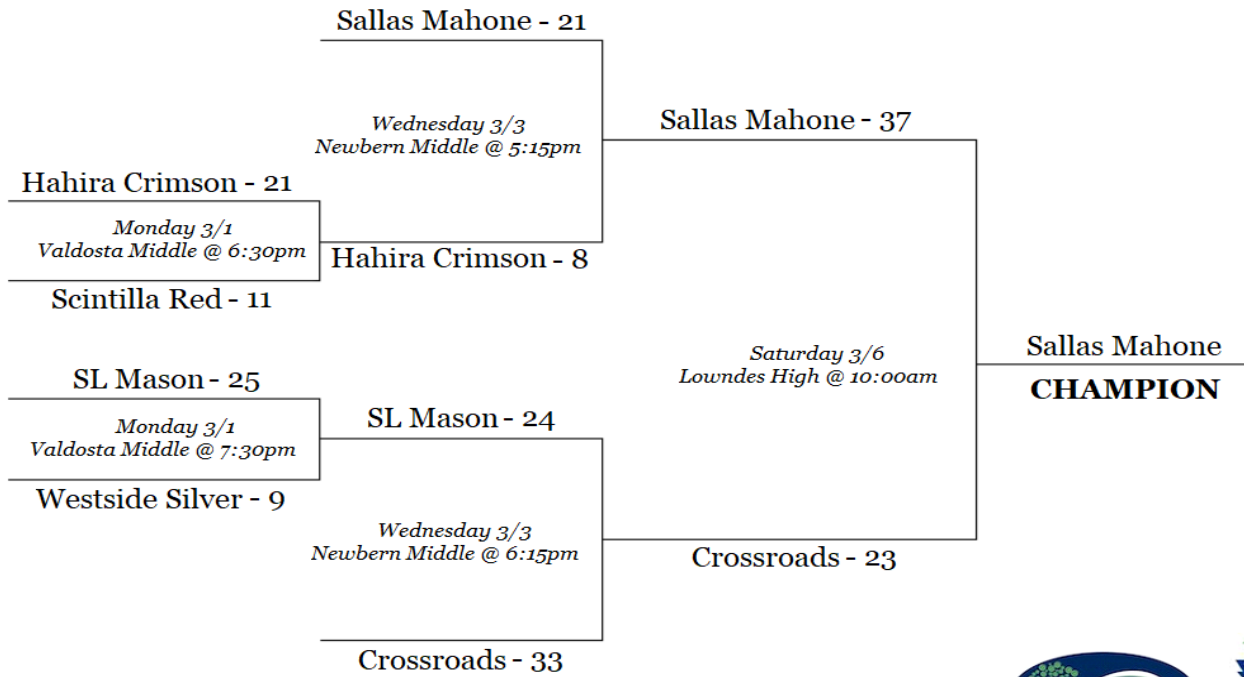

VLPRA 4th Grade Boys Gold Playoff Bracket