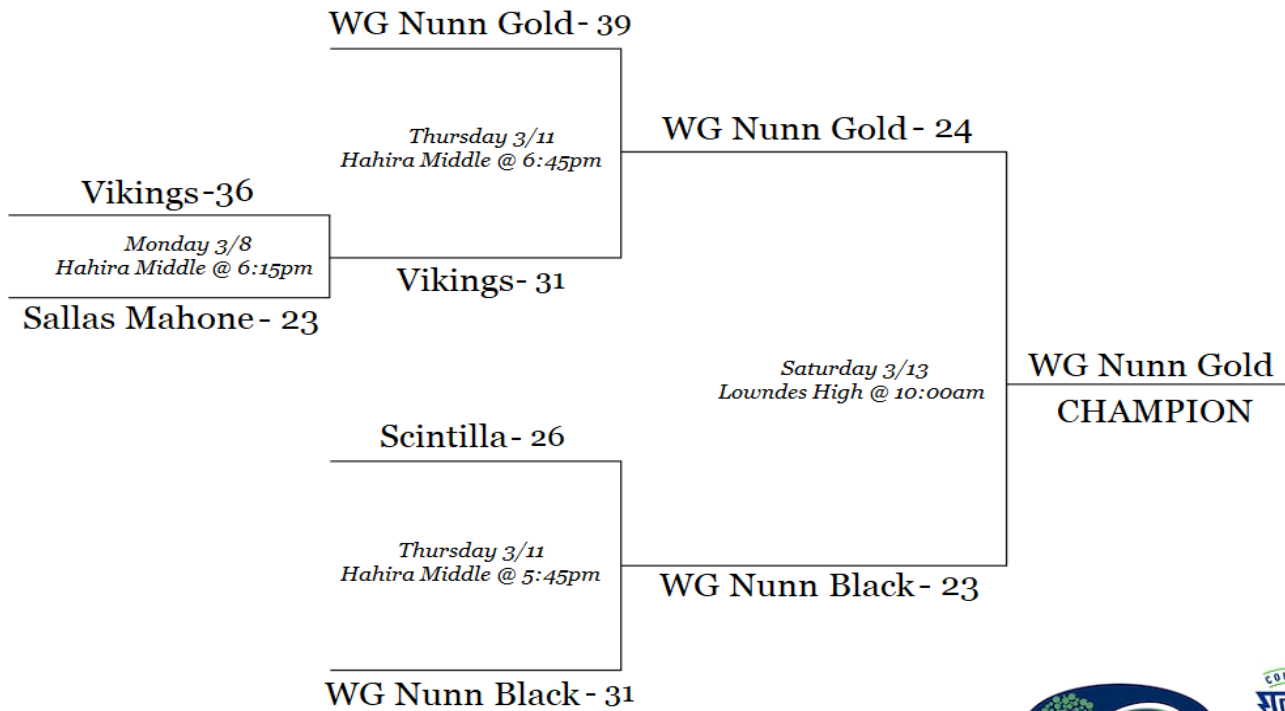

THU	3/11	6:45 PM	WG Nunn Gold	39	vs	31	Vikings	Hahira Middle
THU	3/11	7:00 PM	Dewar	37	vs	7	Hahira	Pine Grove
SAT	3/13	10:00 AM	WG Nunn Gold	24	vs	23	WG Nunn Black	Lowndes High
SAT	3/13	1:00 PM	SL Mason	33	vs	29	Dewar	Lowndes High

Location Addresses

Lowndes High School 1606 Norman Dr., Valdosta, GA 31601
Hahira Middle School 101 S Nelson St., Hahira, GA 31632
Pinevale 930 Lake Park Rd., Valdosta, GA 31601
J.L. Newbern Middle School 2015 E Park Ave. Valdosta, GA 31602
Lowndes Middle School 2379 Copeland Rd. Valdosta, Ga 31601

Pine Grove 4159 River Rd. Valdosta, GA 31605
Valdosta Middle School 110 Burton St. Valdosta, GA 31602
South Lowndes 6440 Ocean Pond Ave., Lake Park, GA 31636
Westside Elementary School 2470 James Rd. Valdosta, GA 31601

VLPRA 5th Grade Boys Gold Playoff Bracket