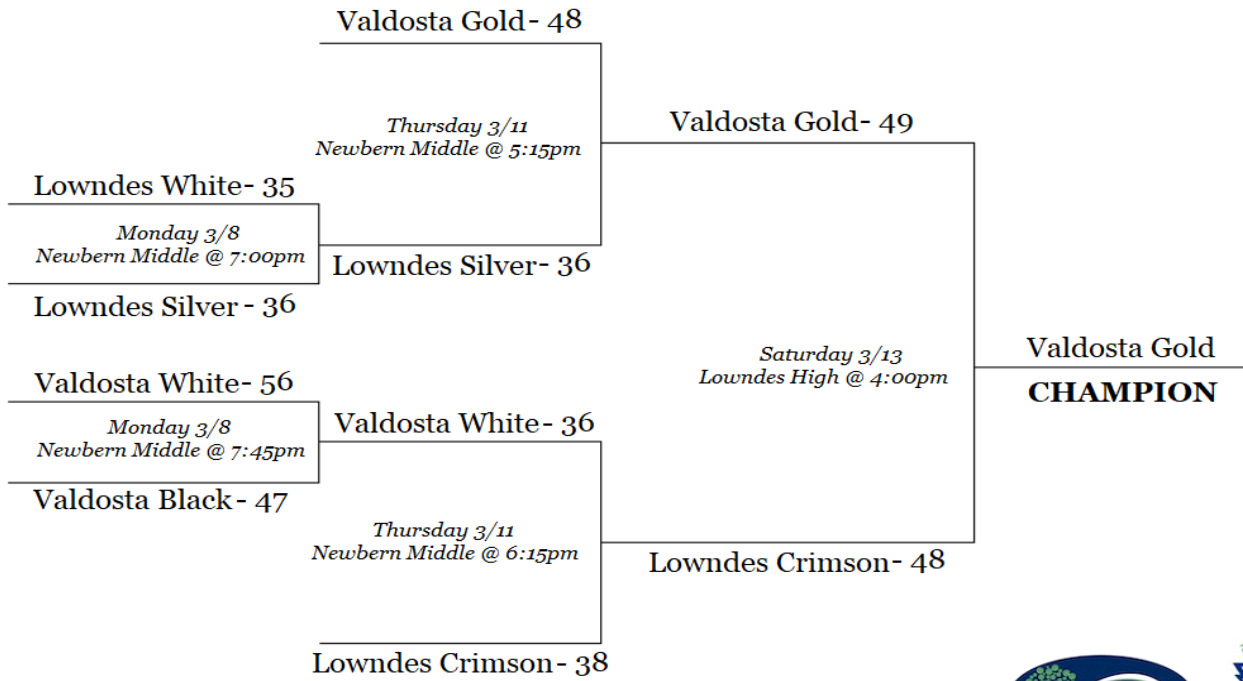

VLPRA High School Boys Playoff Bracket

Location Addresses

Hahira Middle School 101 S Nelson St., Hahira, GA 31632
Pinevale 930 Lake Park Rd., Valdosta, GA 31601
J.L. Newbern Middle School 2015 E Park Ave. Valdosta, GA 31602
Lowndes Middle School 2379 Copeland Rd. Valdosta, Ga 31601

Valdosta Middle School 110 Burton St. Valdosta, GA 31602
South Lowndes 6440 Ocean Pond Ave., Lake Park, GA 31636
Forrest Street 1901 N. Forrest Street Valdosta, GA 31601