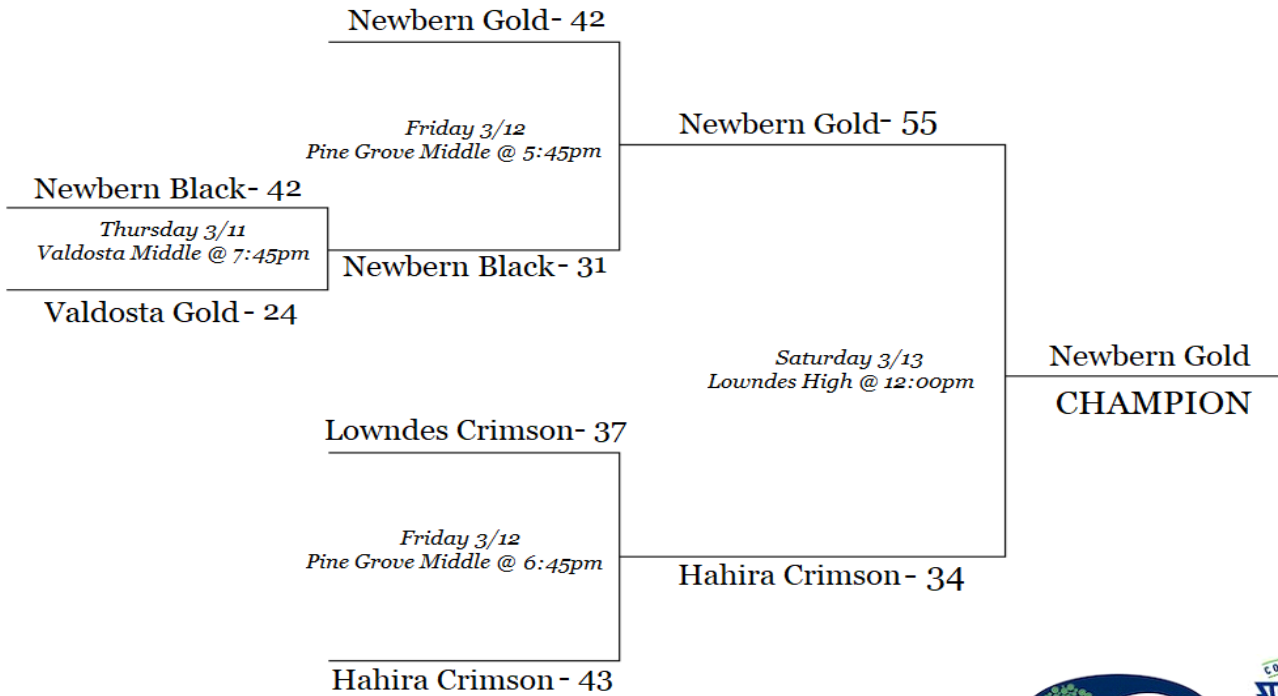

VLPRA 7th/8th Grade Gold Playoff Bracket