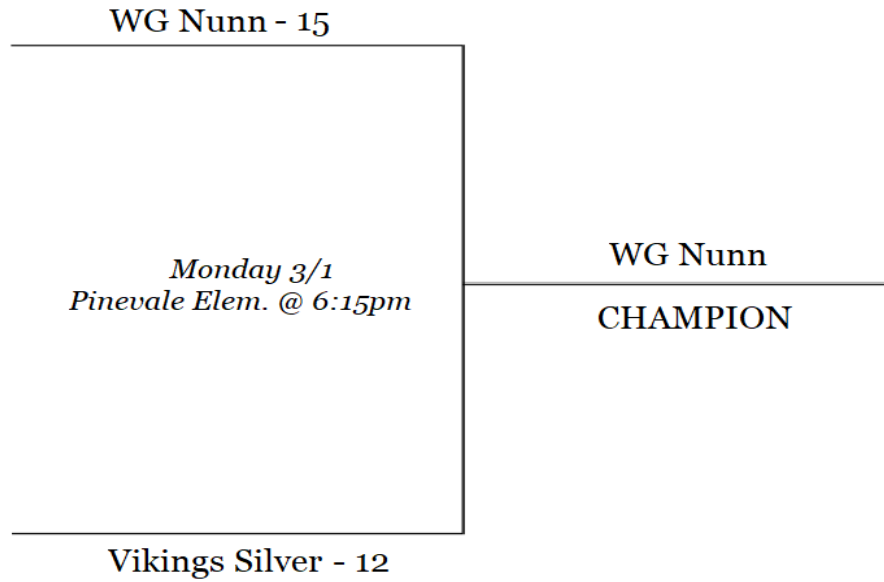

**Kindergarten & 1st Grade Girls**

**Basketball**

**2021 Schedule**

**Updated 3.2.21**

Teams
WG Nunn (8-1)
Vikings Silver (6-3)
Vikings Crimson (5-4)
Scintilla (3-7)
Wildcats (1-8)

Day	Date	Time	Home (White Jersey)	Score	vs.	Score	Away (Dark Jersey)	Location
THU	1/21	6:30 PM	Vikings Crimson	1	vs	0	WG Nunn	South Lowndes
SAT	1/23	1:30 PM	Vikings Silver	21	vs	3	Wildcats	Westside
SAT	1/23	2:30 PM	Scintilla	2	vs	16	WG Nunn	Westside
THU	1/28	5:30 PM	Vikings Silver	4	vs	13	WG Nunn	Pinevale
THU	1/28	6:30 PM	Vikings Crimson	9	vs	8	Wildcats	Pinevale
SAT	1/30	3:00 PM	Vikings Silver	17	vs	7	Vikings Crimson	Westside
SAT	1/30	4:00 PM	Wildcats	4	vs	2	Scintilla	Westside
MON	2/1	5:15 PM	Scintilla	2	vs	18	Vikings Silver	Forrest Street
WED	2/3	5:30 PM	Vikings Crimson	7	vs	0	Scintilla	South Lowndes
WED	2/3	6:30 PM	WG Nunn	13	vs	7	Wildcats	South Lowndes
FRI	2/5	5:15 PM	Wildcats	4	vs	19	WG Nunn	Forrest Street
FRI	2/5	7:00 PM	Scintilla	6	vs	2	Vikings Crimson	Forrest Street
SUN	2/7	2:00 PM	Vikings Silver	9	vs	3	Scintilla	Forrest Street
SUN	2/7	3:00 PM	WG Nunn	21	vs	9	Vikings Crimson	Forrest Street
SUN	2/21	4:30 PM	WG Nunn	18	vs	3	Scintilla	Forrest Street
MON	2/22	5:15 PM	WG Nunn	13	vs	12	Vikings Silver	Westside
MON	2/22	7:00 PM	Wildcats	4	vs	8	Vikings Crimson	Westside
THU	2/25	5:15 PM	Vikings Crimson	8	vs	16	Vikings Silver	Pinevale
THU	2/25	6:15 PM	Scintilla	10	vs	2	Wildcats	Pinevale
SAT	2/27	5:00 PM	Wildcats	0	vs	1	Vikings Silver	South Lowndes

**Tentative Playoff and Championship Schedule (Dates and Times Subject to Change)**

MON	3/1	5:15 PM	Scintilla	2	vs	1	Wildcats	Pinevale
MON	3/1	6:15 PM	WG Nunn	15	vs	12	Vikings Silver	Pinevale
TUE	3/2	5:15 PM	Vikings Crimson	7	vs	4	Scintilla	Westside

# VLPR A K/1 Girls Gold Playoff Bracket